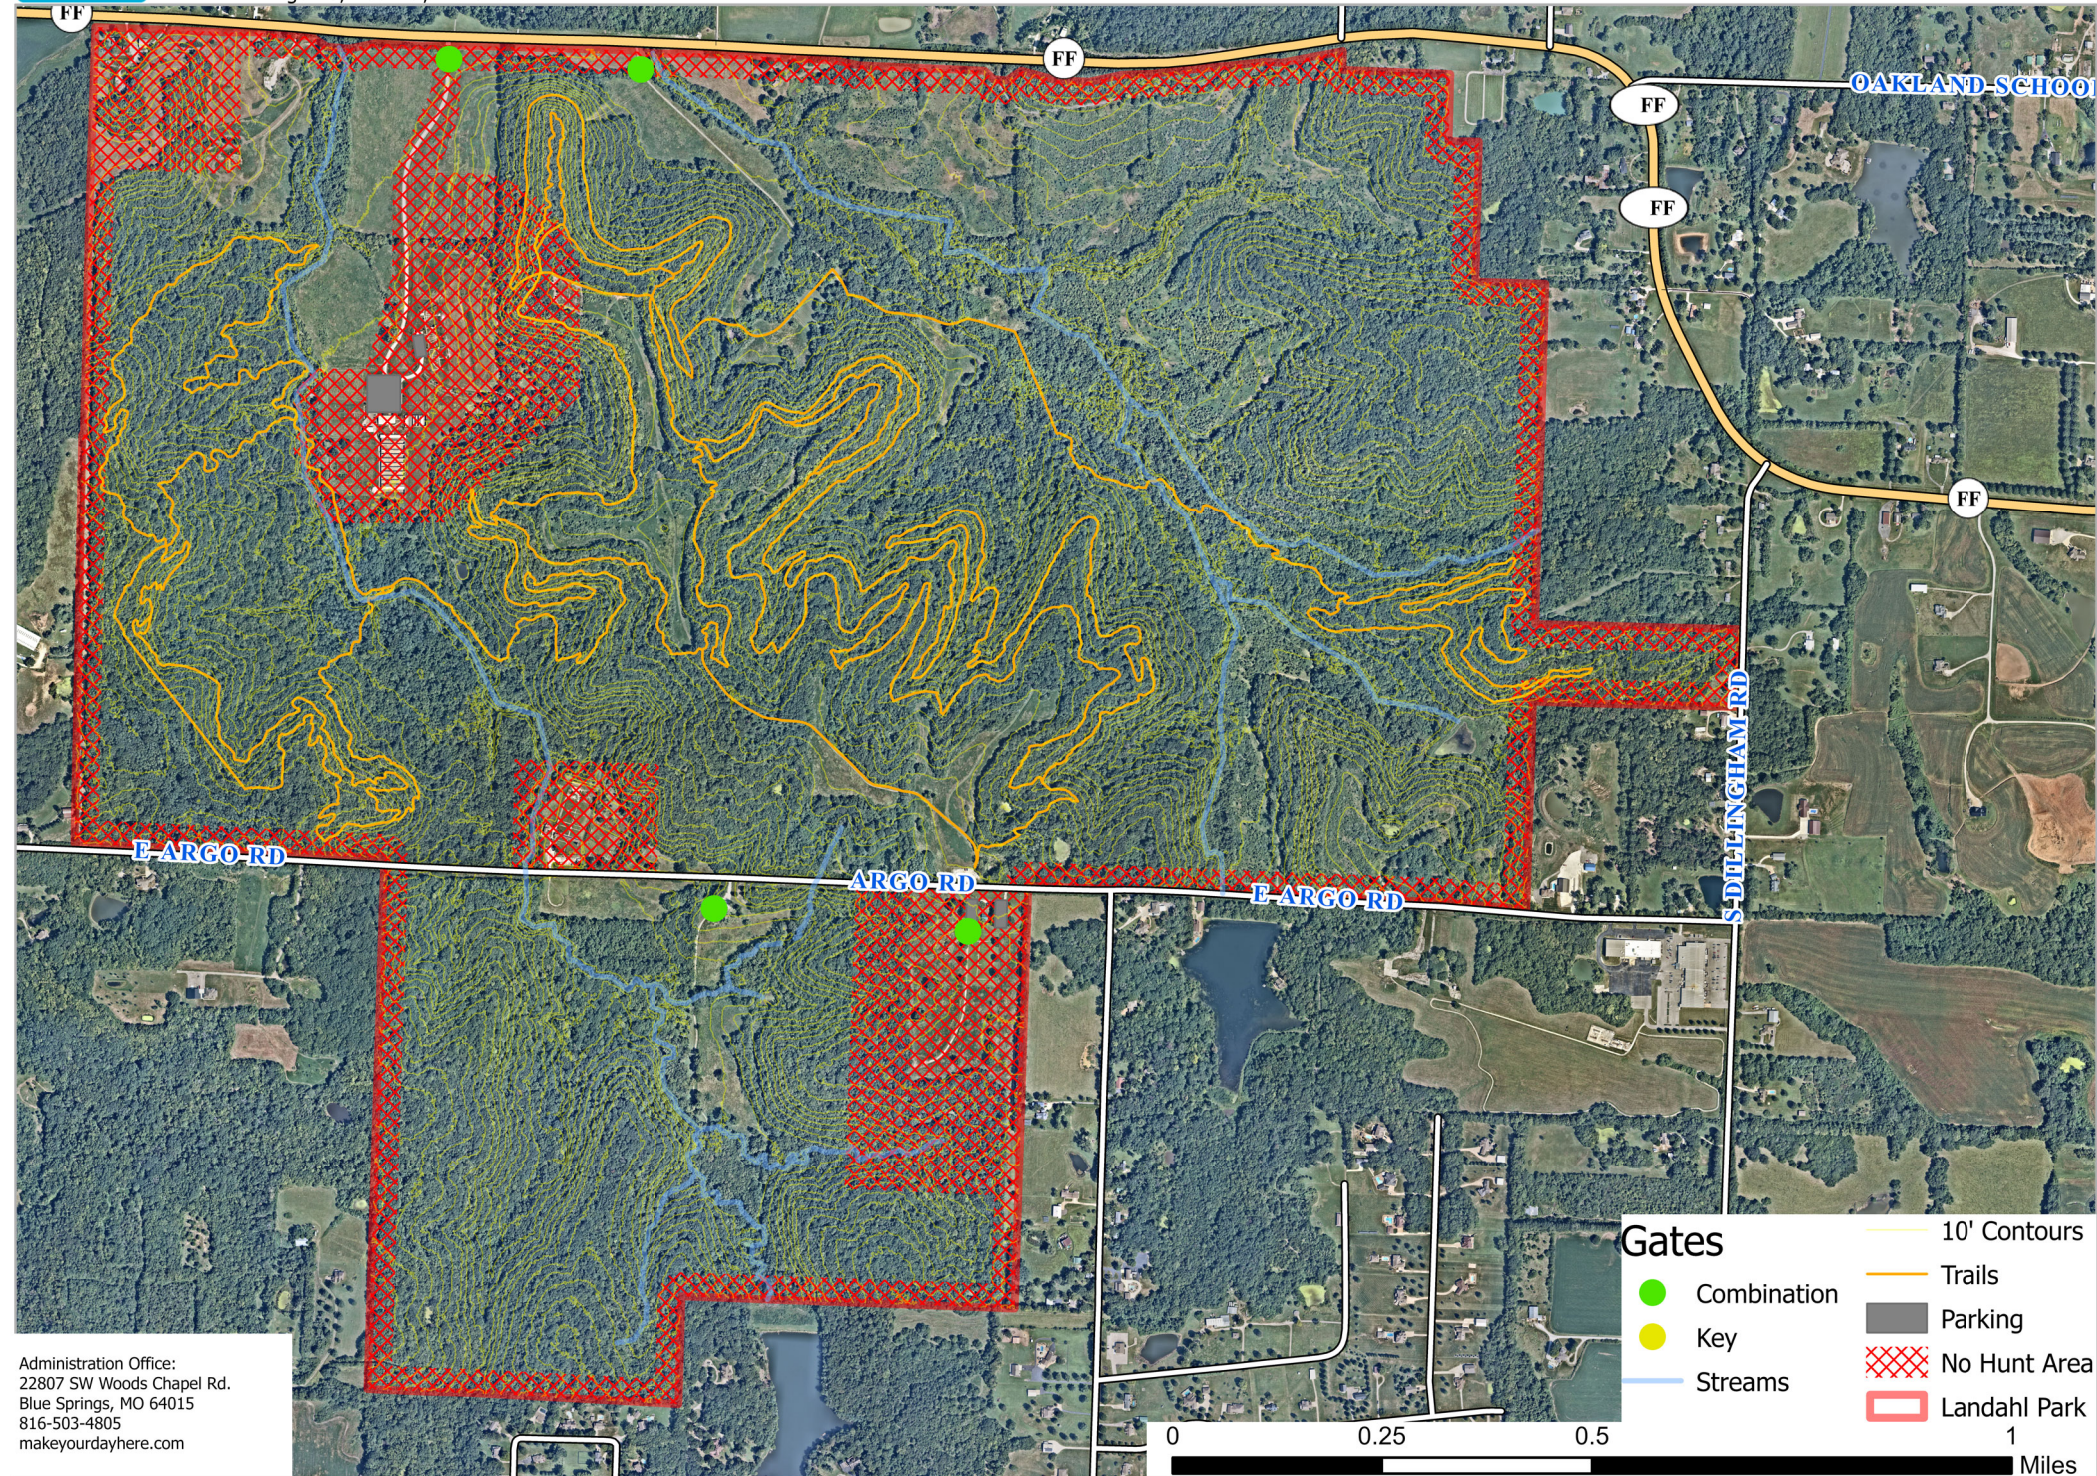

# William Landahl Park

E Argo Rd, Buckner, MO 64016

**Gates**

- Combination
- Key
- Streams
- 10' Contours
- Trails
- Parking
- No Hunt Area
- Landahl Park

0 0.25 0.5 1 Miles

Administration Office:  
22807 SW Woods Chapel Rd.  
Blue Springs, MO 64015  
816-503-4805  
makeyourdayhere.com