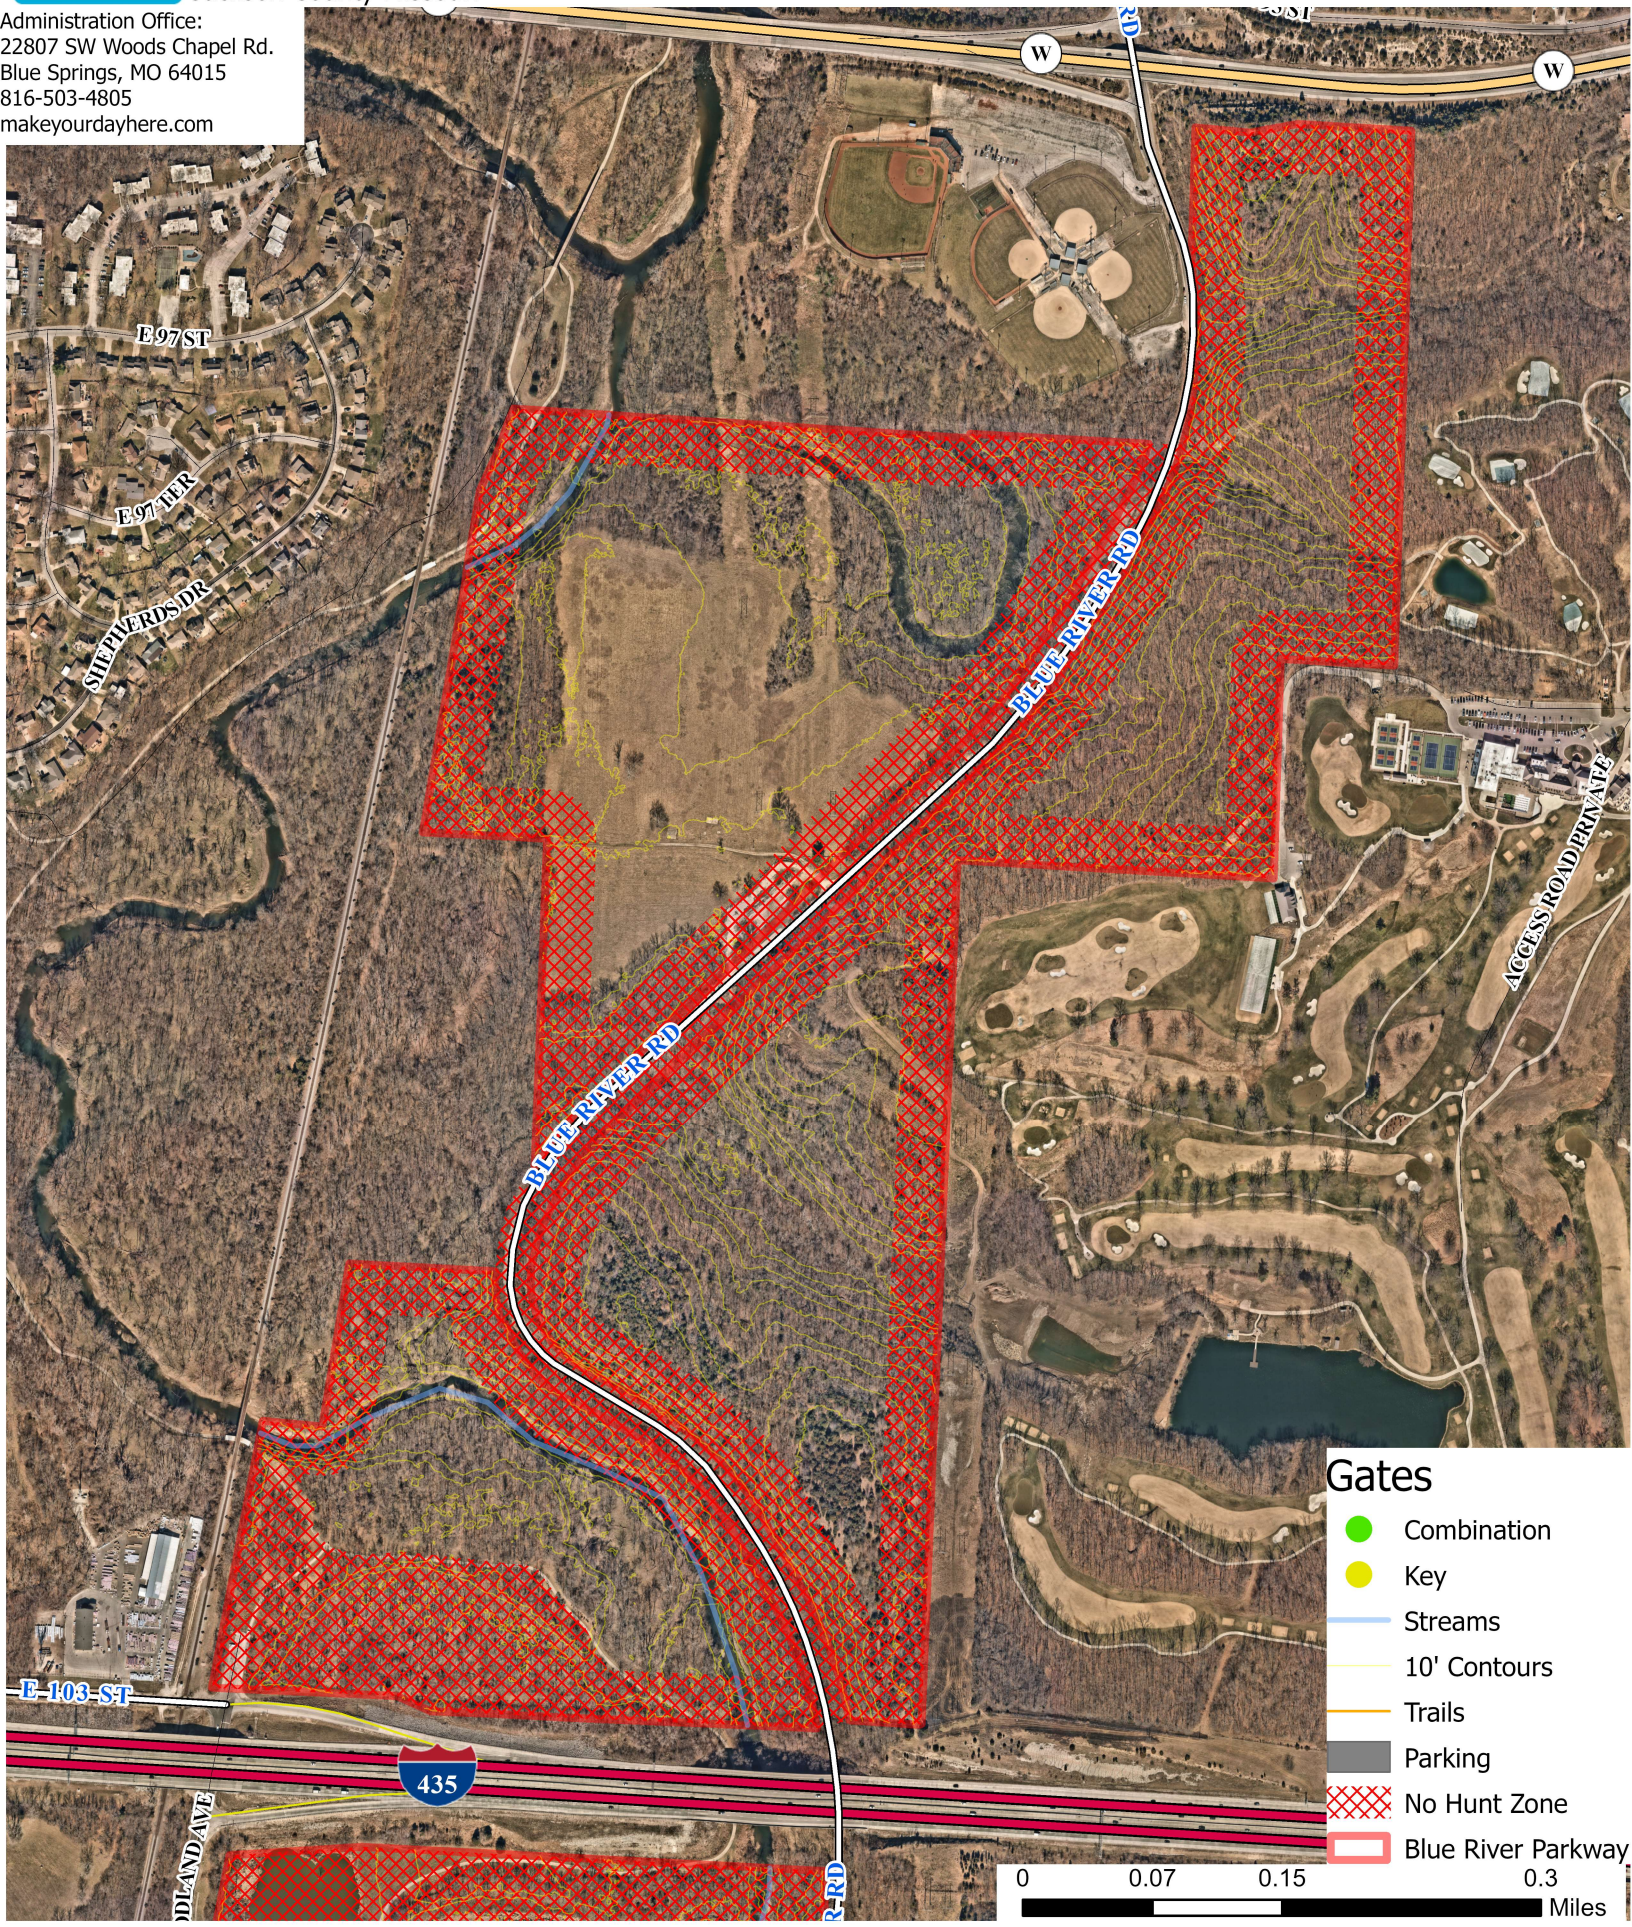

Blue River Parkway

Administration Office:
22807 SW Woods Chapel Rd.
Blue Springs, MO 64015
816-503-4805
makeyourdayhere.com

Gates

- Combination
- Key
- Streams
- 10' Contours
- Trails
- Parking
- No Hunt Zone
- Blue River Parkway

0 0.07 0.15 0.3 Miles