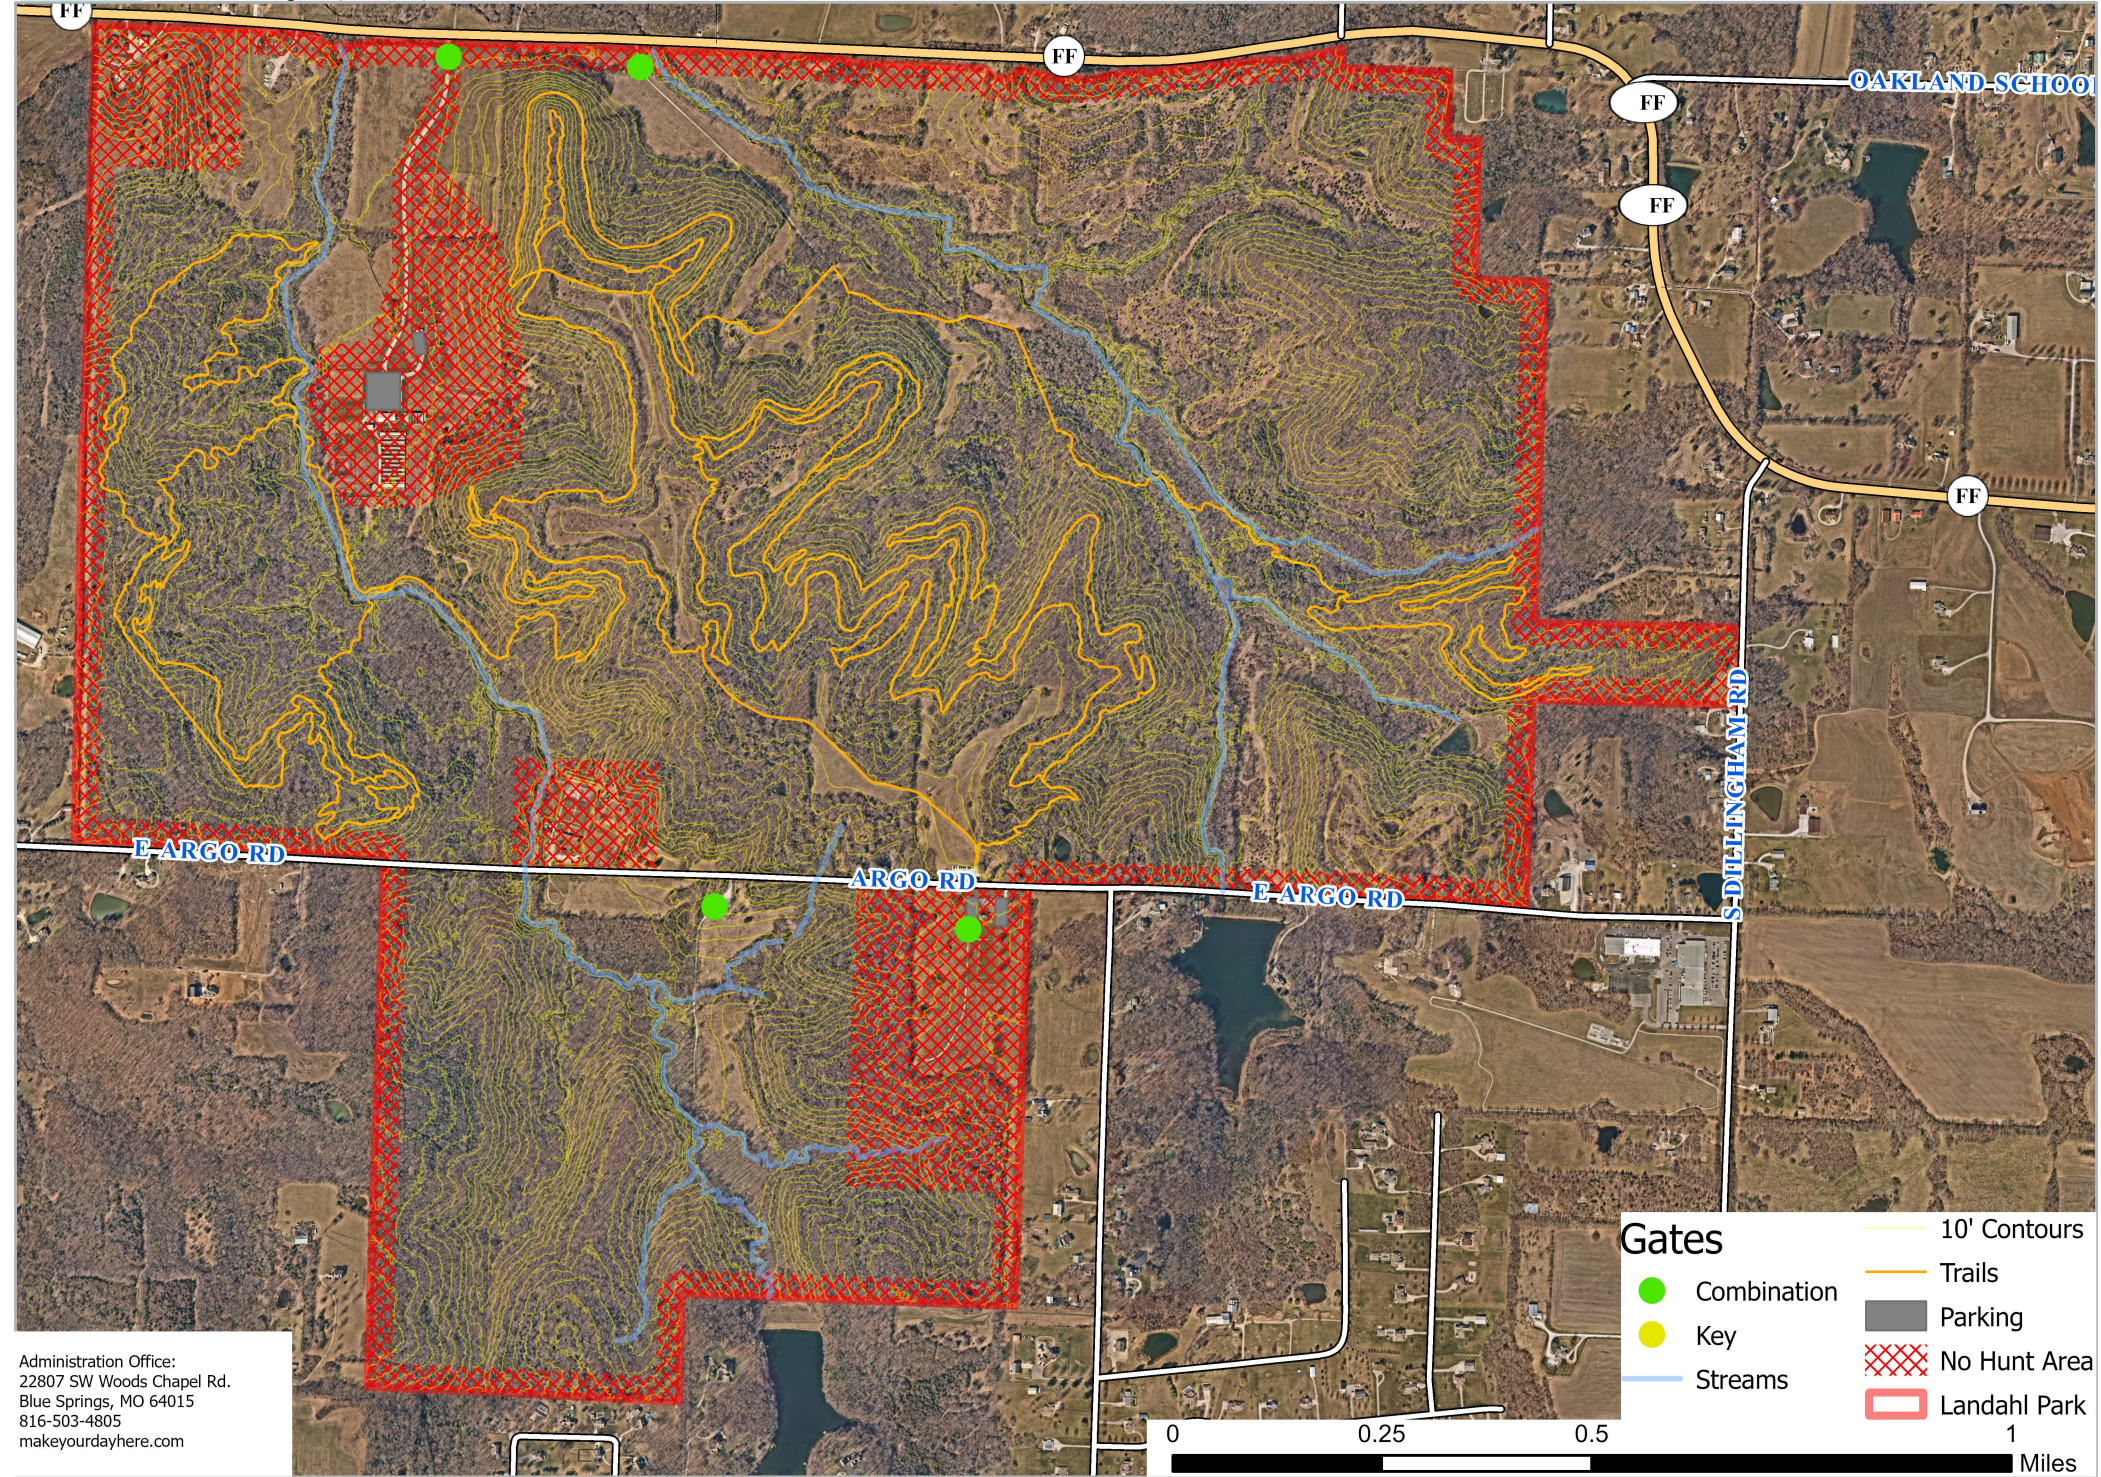

William Landahl Park

E Argo Rd, Buckner, MO 64016

Gates

- Combination
- Key
- Streams
- 10' Contours
- Trails
- Parking
- No Hunt Area
- Landahl Park

0 0.25 0.5 1 Miles

Administration Office:
22807 SW Woods Chapel Rd.
Blue Springs, MO 64015
816-503-4805
makeyourdayhere.com