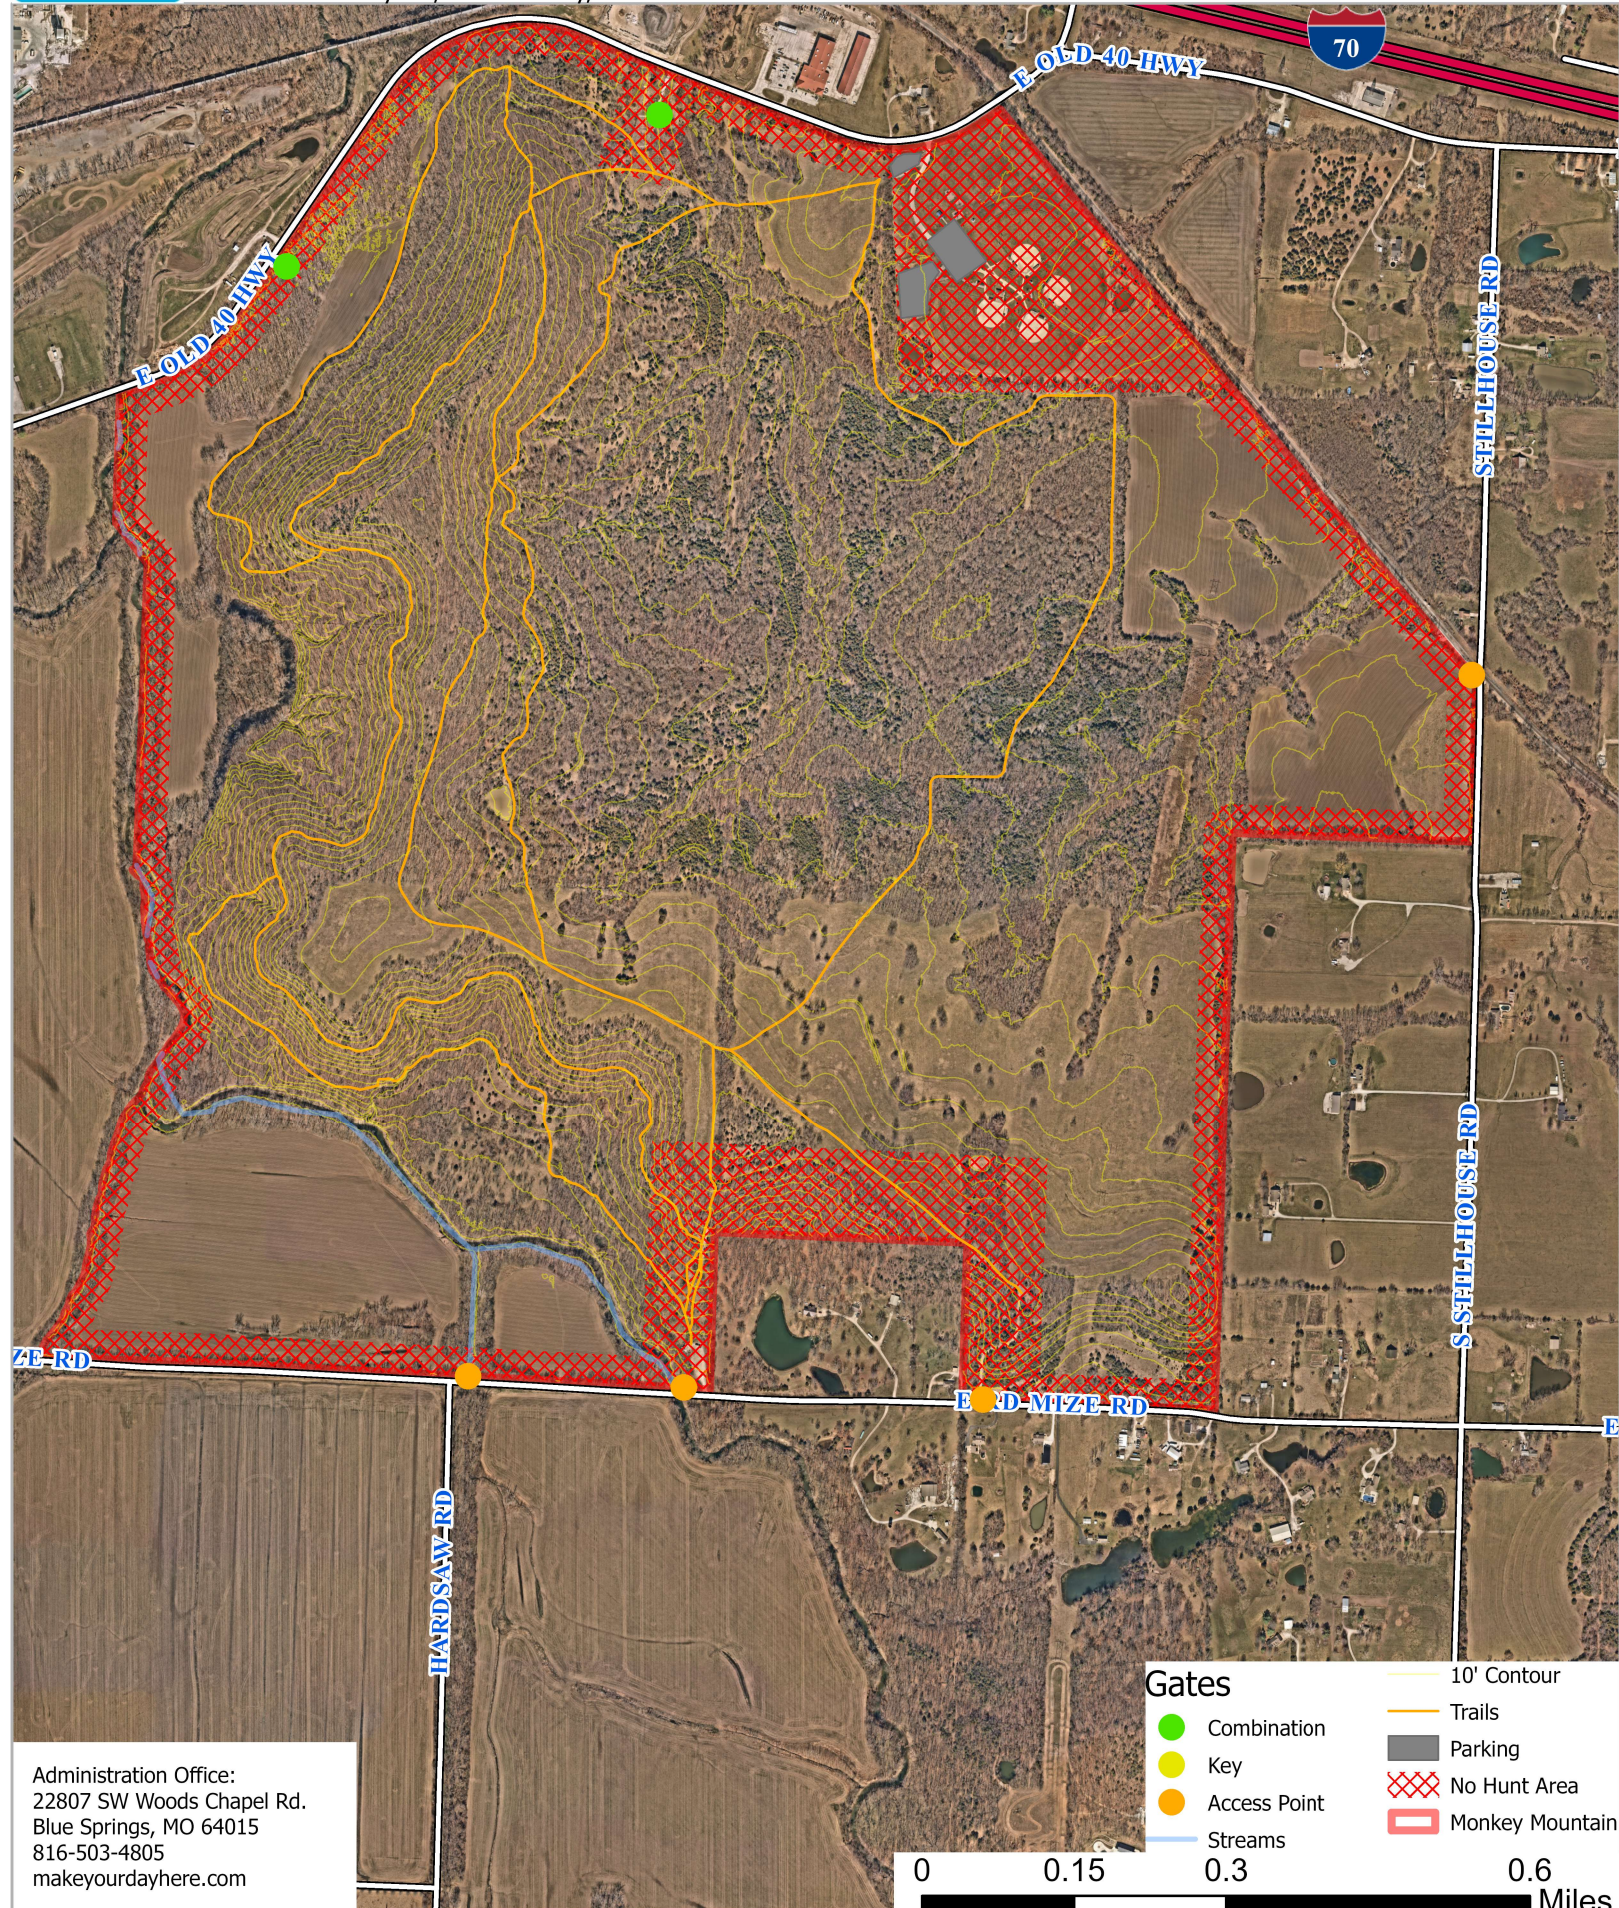

35007 E Old Hwy 40, Grain Valley, MO 64075

Administration Office:
22807 SW Woods Chapel Rd.
Blue Springs, MO 64015
816-503-4805
makeyourdayhere.com

- Gates**
- Combination
 - Key
 - Access Point
 - Streams
 - 10' Contour
 - Trails
 - Parking
 - No Hunt Area
 - Monkey Mountain

0 0.15 0.3 0.6 Miles